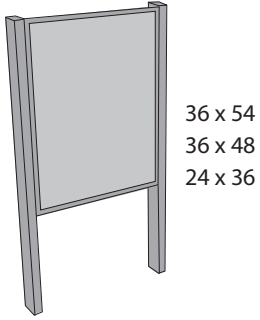

36 x 54  
36 x 48  
24 x 36

**Upright In-Line, 2 Graphic, 3-legs**

36 x 54  
36 x 48  
24 x 36

**Upright triple in-line unit**

36 x 54  
36 x 48  
24 x 36

**Upright In-line Four panel unit**

36 x 54  
36 x 48  
24 x 36

• panel sizes : 36x24, 32x40, 36x54, 36x48 inches, and custom sizes

• mounts, see below

• colors : GI charcoal, medium gray, NPS brown, yorktown green, and custom colors

• panel types : graphic panel or bulletin case/  
**or any combination**

36" x 48" or 36" x 54" in-ground mt.  
2.5" x 5" legs, leg length = 106"

24" x 36" in-ground mount  
2.5" x 5" legs, leg length = 89"

**Upright Single Bulletin Case**

36 x 54  
36 x 48  
24 x 36

**Upright Double Bulletin Case**

HPL panel

\*Note-single leg may also be used for smaller sizes with HPL panels

- 24 x 12 Backing plate
- 24 x 18 Backing plate
- 30 x 20 Backing plate
- 36 x 24 Backing plate

\*\*Backing plate would be undersize of the panel.