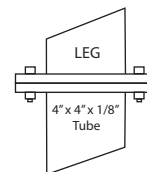

36" x 48" or 36" x 54" in-ground mt.  
2.5" x 5" legs, leg length = 106"

24" x 36" in-ground mount  
2.5" x 5" legs, leg length = 89"

**Upright Single Bulletin Case**

36 x 54  
36 x 48  
24 x 36

**Upright Double Bulletin Case**

**Sound Unit, for solar or battery power with Exhibit Frame**

- 36" x 24" In-gr (12" x 8" leg)
- 30" x 20" In-gr (12" x 8" leg)
- 24" x 18" In-gr (12" x 8" leg)
- 20" x 16" In-gr (12" x 8" leg)

8" 12"

**Low Profile Double Leg in-gr for HPL panel, 1/4" – 1/2"**

HPL panel

\*Note-single leg may also be used for smaller sizes with HPL panels

- 24 x 12 Backing plate
- 24 x 18 Backing plate
- 30 x 20 Backing plate
- 36 x 24 Backing plate

\*\*Backing plate would be undersize of the panel.

**MOUNTS**

**In-Ground Mount**  
(low profile is shown)

**Socket Mount**

**Deck/Surface Mount**

**Pamphlet Box**

2.5" x 5" attaches to leg of unit

**Pamphlet Box, 5" x 5" Post, with Coin Slot**

**Pamphlet Box 2.5" x 5" Post**