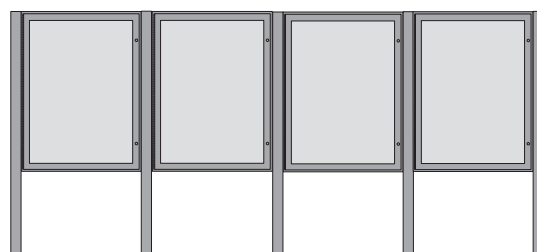

• panel sizes : 36x24, 32x40, 36x54, 36x48 inches, and custom sizes

• mounts, see below

• colors : GI charcoal, medium gray, NPS brown, yorktown green, and custom colors

• panel types : graphic panel or bulletin case/  
**or any combination**

36" x 48" or 36" x 54" in-ground mt.  
2.5" x 5" legs, leg length = 106"

24" x 36" in-ground mount  
2.5" x 5" legs, leg length = 89"

**Upright Single Bulletin Case**

36 x 54  
36 x 48  
24 x 36

**Upright Double Bulletin Case**

36 x 54  
36 x 48  
24 x 36

**Double Bulletin Case, 2 legs**

36 x 54  
36 x 48  
24 x 36

**Upright Three Bulletin Cases in-line unit**

36 x 54  
36 x 48  
24 x 36

**Upright In-line Four Bulletin Cases**

36 x 54  
36 x 48  
24 x 36

**Wall Mount Bulletin Case**

36 x 54  
36 x 48  
24 x 36  
18 x 24

**Wall Mount Frame  
for Graphic Panel**

36 x 54  
36 x 48  
24 x 36  
18 x 24

**Kiosk Kit unit\*\***

36 x 48

- colors : GI charcoal, medium gray, NPS brown, yorktown green, and **custom colors**
- panel types : graphic panel or bulletin case or any combination