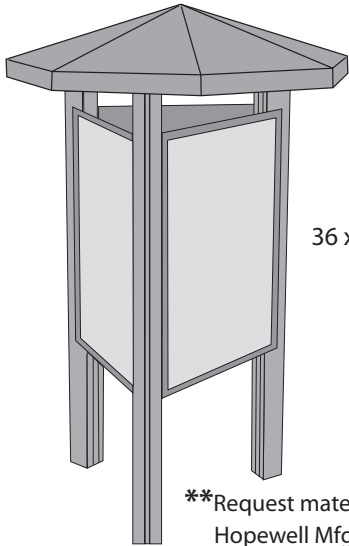

36" x 48" or 36" x 54" in-ground mt.  
2.5" x 5" legs, leg length = 106"

24" x 36" in-ground mount  
2.5" x 5" legs, leg length = 89"

**Upright Single Bulletin Case**

36 x 54  
36 x 48  
24 x 36

**Upright Double Bulletin Case**

36 x 54  
36 x 48  
24 x 36

**Double Bulletin Case, 2 legs**

36 x 54  
36 x 48  
24 x 36

**Upright Three Bulletin Cases in-line unit**

36 x 54  
36 x 48  
24 x 36

**Upright In-line Four Bulletin Cases**

36 x 54  
36 x 48  
24 x 36

**Wall Mount Bulletin Case**

36 x 54  
36 x 48  
24 x 36  
18 x 24

**Wall Mount Frame  
for Graphic Panel**

36 x 54  
36 x 48  
24 x 36  
18 x 24

**Kiosk Kit unit\*\***

36 x 48

- colors : GI charcoal, medium gray, NPS brown, yorktown green, and **custom colors**
- panel types : graphic panel or bulletin case or any combination

HPL panel

\*Note-single leg may also be used for smaller sizes with HPL panels

- 24 x 12 Backing plate
- 24 x 18 Backing plate
- 30 x 20 Backing plate
- 36 x 24 Backing plate

\*\*Backing plate would be undersize of the panel.