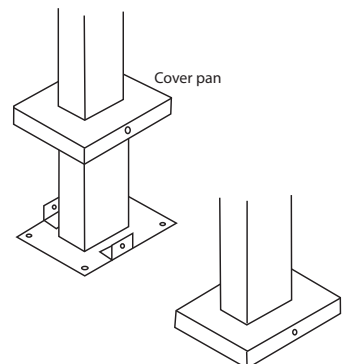

HPL panel

\*Note-single leg may also be used for smaller sizes with HPL panels

- 24 x 12 Backing plate
- 24 x 18 Backing plate
- 30 x 20 Backing plate
- 36 x 24 Backing plate

\*\*Backing plate would be undersize of the panel.

**MOUNTS**

**In-Ground Mount**  
(low profile is shown)

**Socket Mount**

**Deck/Surface Mount**

**Pamphlet Box**

2.5" x 5" attaches to leg of unit

**Pamphlet Box, 5" x 5" Post, with Coin Slot**

**Pamphlet Box 2.5" x 5" Post**

**trailside unit**

**Rail Mount**

- 18 x 12
- 24 x 18
- 36 x 24
- 42 x 24
- 48 x 24
- 60 x 36

**Low Profile Wall Mount**

- 24 x 18
- 30 x 20
- 36 x 24
- 42 x 24
- 48 x 24

*Looking for an Interpretive Panel for your park, watershed, camp, museum, etc? We can help! With over 30 years of design experience, we can take care of your needs. With a fiberglass embedment or high pressure laminate panel products to fill your need. We can produce a quality and lasting product for you. Contact us to discuss your next interpretive project!*