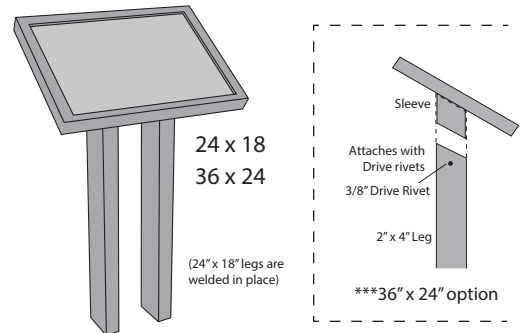

low profile cantilevered unit in-gr

low profile traditional unit in-gr

low profile double in-board leg unit

low profile wooden post mount

low profile sled unit

low profile sand filled sled unit

low profile single leg unit

36 x 54  
36 x 48  
24 x 36

**Upright In-Line, 2 Graphic, 3-legs**

36 x 54  
36 x 48  
24 x 36

**Upright triple in-line unit**

36 x 54  
36 x 48  
24 x 36

**Upright In-line Four panel unit**

36 x 54  
36 x 48  
24 x 36

36" x 48" or 36" x 54" in-ground mt.  
2.5" x 5" legs, leg length = 106"

24" x 36" in-ground mount  
2.5" x 5" legs, leg length = 89"

**Upright Single Bulletin Case**

36 x 54  
36 x 48  
24 x 36

**Upright Double Bulletin Case**

**Sound Unit, for solar or battery power with Exhibit Frame**

- 36" x 24" In-gr (12" x 8" leg)
- 30" x 20" In-gr (12" x 8" leg)
- 24" x 18" In-gr (12" x 8" leg)
- 20" x 16" In-gr (12" x 8" leg)

8" 12"

**Low Profile Double Leg in-gr for HPL panel, 1/4" – 1/2"**