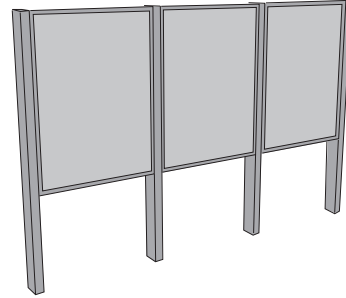

low profile cantilevered unit in-gr

low profile traditional unit in-gr

low profile double in-board leg unit

low profile wooden post mount

low profile sled unit

low profile sand filled sled unit

low profile single leg unit

36 x 54  
36 x 48  
24 x 36

**Upright In-Line, 2 Graphic, 3-legs**

36 x 54  
36 x 48  
24 x 36

**Upright triple in-line unit**

36 x 54  
36 x 48  
24 x 36

**Upright In-line Four panel unit**

36 x 54  
36 x 48  
24 x 36

• panel sizes : 36x24, 32x40, 36x54, 36x48 inches, and custom sizes

• mounts, see below

• colors : GI charcoal, medium gray, NPS brown, yorktown green, and custom colors

• panel types : graphic panel or bulletin case/  
**or any combination**

36" x 48" or 36" x 54" in-ground mt.  
2.5" x 5" legs, leg length = 106"

24" x 36" in-ground mount  
2.5" x 5" legs, leg length = 89"

**Upright Single Bulletin Case**

36 x 54  
36 x 48  
24 x 36

**Upright Double Bulletin Case**