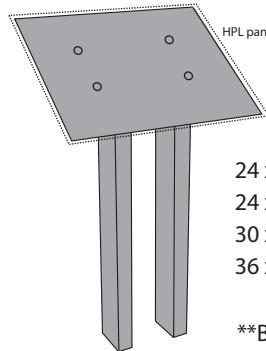

36" x 48" or 36" x 54" in-ground mt.  
2.5" x 5" legs, leg length = 106"

24" x 36" in-ground mount  
2.5" x 5" legs, leg length = 89"

**Upright Single Bulletin Case**

36 x 54  
36 x 48  
24 x 36

**Upright Double Bulletin Case**

\*\*Request materials list to see what Hopewell Mfg supplies and what your contractor will need to supply.

**Triangle Unit**

24 x 36  
36 x 48  
36 x 54

\* We are in the process of designing a roof for the triangle unit, to be complete in 2014 or sooner

**Sound Unit, for solar or battery power with Exhibit Frame**

- 36" x 24" In-gr (12" x 8" leg)
- 30" x 20" In-gr (12" x 8" leg)
- 24" x 18" In-gr (12" x 8" leg)
- 20" x 16" In-gr (12" x 8" leg)

8" 12"

**Low Profile Double Leg in-gr for HPL panel, 1/4" – 1/2"**

HPL panel

\*Note-single leg may also be used for smaller sizes with HPL panels

- 24 x 12 Backing plate
- 24 x 18 Backing plate
- 30 x 20 Backing plate
- 36 x 24 Backing plate

\*\*Backing plate would be undersize of the panel.