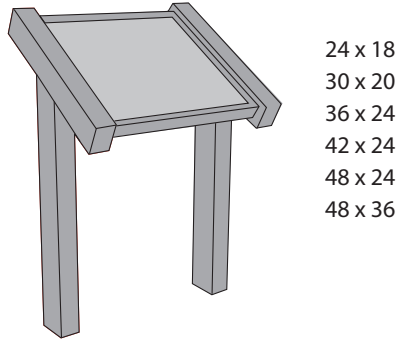

low profile cantilevered unit in-gr

low profile traditional unit in-gr

low profile double in-board leg unit

low profile wooden post mount

low profile sled unit

low profile sand filled sled unit

low profile single leg unit

36 x 54  
36 x 48  
24 x 36

**Upright In-Line, 2 Graphic, 3-legs**

36 x 54  
36 x 48  
24 x 36

**Upright triple in-line unit**

36 x 54  
36 x 48  
24 x 36

**Upright In-line Four panel unit**

36 x 54  
36 x 48  
24 x 36

36" x 48" or 36" x 54" in-ground mt.  
2.5" x 5" legs, leg length = 106"

24" x 36" in-ground mount  
2.5" x 5" legs, leg length = 89"

**Upright Single Bulletin Case**

36 x 54  
36 x 48  
24 x 36

**Upright Double Bulletin Case**

**Sound Unit, for solar or battery power with Exhibit Frame**

- 36" x 24" In-gr (12" x 8" leg)
- 30" x 20" In-gr (12" x 8" leg)
- 24" x 18" In-gr (12" x 8" leg)
- 20" x 16" In-gr (12" x 8" leg)

8" 12"

**Low Profile Double Leg in-gr for HPL panel, 1/4" – 1/2"**