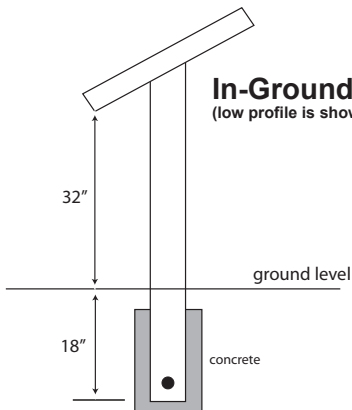

MOUNTS

In-Ground Mount
(low profile is shown)