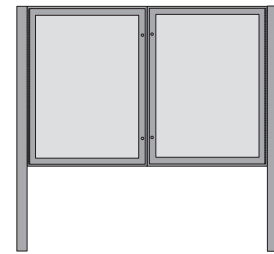

36 x 54  
36 x 48  
24 x 36

**Upright In-Line, 2 Graphic, 3-legs**

36 x 54  
36 x 48  
24 x 36

**Upright triple in-line unit**

36 x 54  
36 x 48  
24 x 36

**Upright In-line Four panel unit**

36 x 54  
36 x 48  
24 x 36

• panel sizes : 36x24, 32x40, 36x54, 36x48 inches, and custom sizes

• mounts, see below

• colors : GI charcoal, medium gray, NPS brown, yorktown green, and custom colors

• panel types : graphic panel or bulletin case/  
**or any combination**

36" x 48" or 36" x 54" in-ground mt.  
2.5" x 5" legs, leg length = 106"

24" x 36" in-ground mount  
2.5" x 5" legs, leg length = 89"

**Upright Single Bulletin Case**

36 x 54  
36 x 48  
24 x 36

**Upright Double Bulletin Case**

36 x 54  
36 x 48  
24 x 36

**Double Bulletin Case, 2 legs**

36 x 54  
36 x 48  
24 x 36

**Upright Three Bulletin Cases in-line unit**

36 x 54  
36 x 48  
24 x 36

**Upright In-line Four Bulletin Cases**

36 x 54  
36 x 48  
24 x 36