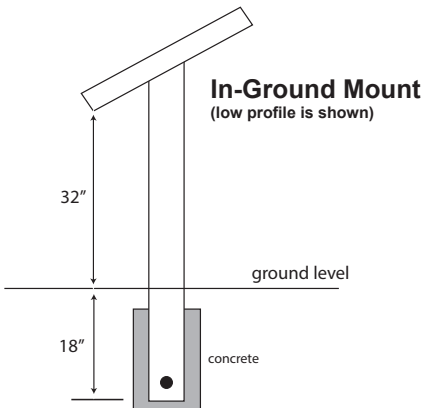

low profile cantilevered unit in-gr

low profile traditional unit in-gr

low profile double in-board leg unit

low profile wooden post mount

low profile sled unit

low profile sand filled sled unit

low profile single leg unit

**HOPEWELL
MANUFACTURING INC**

217 N. Franklin Street
877-521-2787

Waynesboro, PA 17268
717-655-5498 fax

www.hopewellmfg.com
info@hopewellmfg.com

MOUNTS

Socket Mount

Deck/Surface Mount