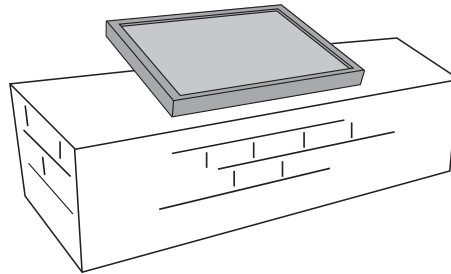

**MOUNTS**

**In-Ground Mount**  
(low profile is shown)

**Socket Mount**

**Deck/Surface Mount**

**Pamphlet Box**

2.5" x 5" attaches to leg of unit

**Pamphlet Box, 5" x 5" Post, with Coin Slot**

**Pamphlet Box 2.5" x 5" Post**

**trailside unit**

**Rail Mount**

- 18 x 12
- 24 x 18
- 36 x 24
- 42 x 24
- 48 x 24
- 60 x 36

**Low Profile Wall Mount**

- 24 x 18
- 30 x 20
- 36 x 24
- 42 x 24
- 48 x 24

*Looking for an Interpretive Panel for your park, watershed, camp, museum, etc? We can help! With over 30 years of design experience, we can take care of your needs. With a fiberglass embedment or high pressure laminate panel products to fill your need. We can produce a quality and lasting product for you. Contact us to discuss your next interpretive project!*