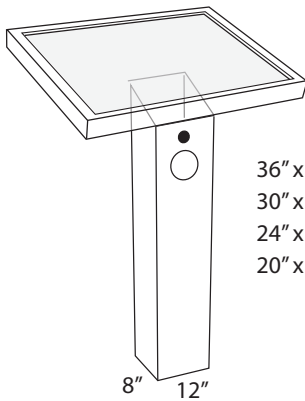

36" x 48" or 36" x 54" in-ground mt.  
2.5" x 5" legs, leg length = 106"

24" x 36" in-ground mount  
2.5" x 5" legs, leg length = 89"

**Upright Single Bulletin Case**

36 x 54  
36 x 48  
24 x 36

**Upright Double Bulletin Case**

\*\*Request materials list to see what Hopewell Mfg supplies and what your contractor will need to supply.

**Triangle Unit**

24 x 36  
36 x 48  
36 x 54

\* We are in the process of designing a roof for the triangle unit, to be complete in 2014 or sooner

**Sound Unit, for solar or battery power with Exhibit Frame**

- 36" x 24" In-gr (12" x 8" leg)
- 30" x 20" In-gr (12" x 8" leg)
- 24" x 18" In-gr (12" x 8" leg)
- 20" x 16" In-gr (12" x 8" leg)

8" 12"

**Low Profile Double Leg in-gr for HPL panel, 1/4" – 1/2"**

HPL panel

\*Note-single leg may also be used for smaller sizes with HPL panels

- 24 x 12 Backing plate
- 24 x 18 Backing plate
- 30 x 20 Backing plate
- 36 x 24 Backing plate

\*\*Backing plate would be undersize of the panel.