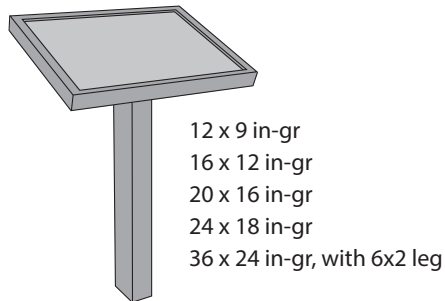

low profile cantilevered unit in-gr

low profile traditional unit in-gr

low profile double in-board leg unit

low profile wooden post mount

low profile sled unit

low profile sand filled sled unit

low profile single leg unit

36 x 54  
36 x 48  
24 x 36

**Upright In-Line, 2 Graphic, 3-legs**

36 x 54  
36 x 48  
24 x 36

**Upright triple in-line unit**

36 x 54  
36 x 48  
24 x 36

**Upright In-line Four panel unit**

36 x 54  
36 x 48  
24 x 36

36" x 48" or 36" x 54" in-ground mt.  
2.5" x 5" legs, leg length = 106"

24" x 36" in-ground mount  
2.5" x 5" legs, leg length = 89"

**Upright Single Bulletin Case**

36 x 54  
36 x 48  
24 x 36

**Upright Double Bulletin Case**

**Sound Unit, for solar or battery power with Exhibit Frame**

- 36" x 24" In-gr (12" x 8" leg)
- 30" x 20" In-gr (12" x 8" leg)
- 24" x 18" In-gr (12" x 8" leg)
- 20" x 16" In-gr (12" x 8" leg)

8" 12"

**Low Profile Double Leg in-gr for HPL panel, 1/4" – 1/2"**