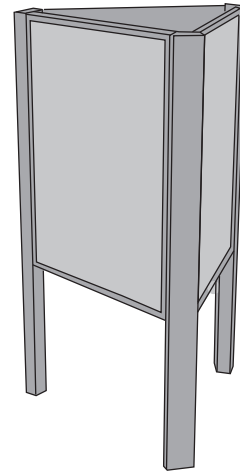

Triangle Unit