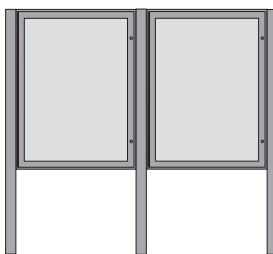

36 x 54  
36 x 48  
24 x 36

**Upright In-Line, 2 Graphic, 3-legs**

36 x 54  
36 x 48  
24 x 36

**Upright triple in-line unit**

36 x 54  
36 x 48  
24 x 36

**Upright In-line Four panel unit**

36 x 54  
36 x 48  
24 x 36

• panel sizes : 36x24, 32x40, 36x54, 36x48 inches, and custom sizes

• mounts, see below

• colors : GI charcoal, medium gray, NPS brown, yorktown green, and custom colors

• panel types : graphic panel or bulletin case/  
**or any combination**

36" x 48" or 36" x 54" in-ground mt.  
2.5" x 5" legs, leg length = 106"

24" x 36" in-ground mount  
2.5" x 5" legs, leg length = 89"

**Upright Single Bulletin Case**

36 x 54  
36 x 48  
24 x 36

**Upright Double Bulletin Case**

36 x 54  
36 x 48  
24 x 36

**Double Bulletin Case, 2 legs**

36 x 54  
36 x 48  
24 x 36

**Upright Three Bulletin Cases in-line unit**

36 x 54  
36 x 48  
24 x 36

**Upright In-line Four Bulletin Cases**

36 x 54  
36 x 48  
24 x 36