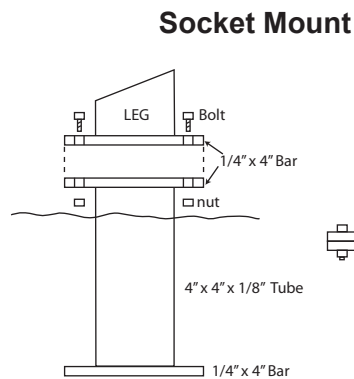

HPL panel

\*Note-single leg may also be used for smaller sizes with HPL panels

- 24 x 12 Backing plate
- 24 x 18 Backing plate
- 30 x 20 Backing plate
- 36 x 24 Backing plate

\*\*Backing plate would be undersize of the panel.

**MOUNTS**

**In-Ground Mount**  
(low profile is shown)

**Socket Mount**

**Deck/Surface Mount**

**Pamphlet Box**

2.5" x 5" attaches to leg of unit

**Pamphlet Box, 5" x 5" Post, with Coin Slot**

**Pamphlet Box 2.5" x 5" Post**