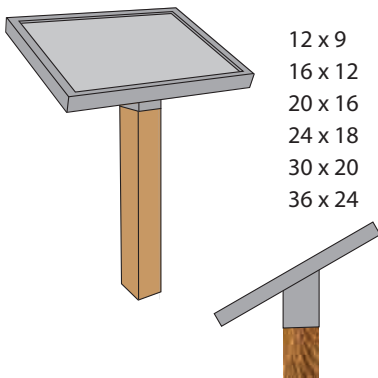

low profile cantilevered unit in-gr

low profile traditional unit in-gr

low profile double in-board leg unit

low profile wooden post mount

low profile sled unit

low profile sand filled sled unit

low profile single leg unit

36 x 54  
36 x 48  
24 x 36

**Upright In-Line, 2 Graphic, 3-legs**

36 x 54  
36 x 48  
24 x 36

**Upright triple in-line unit**

36 x 54  
36 x 48  
24 x 36

**Upright In-line Four panel unit**

36 x 54  
36 x 48  
24 x 36

36" x 48" or 36" x 54" in-ground mt.  
2.5" x 5" legs, leg length = 106"

24" x 36" in-ground mount  
2.5" x 5" legs, leg length = 89"

**Upright Single Bulletin Case**

36 x 54  
36 x 48  
24 x 36

**Upright Double Bulletin Case**

HPL panel

\*Note-single leg may also be used for smaller sizes with HPL panels

- 24 x 12 Backing plate
- 24 x 18 Backing plate
- 30 x 20 Backing plate
- 36 x 24 Backing plate

\*\*Backing plate would be undersize of the panel.