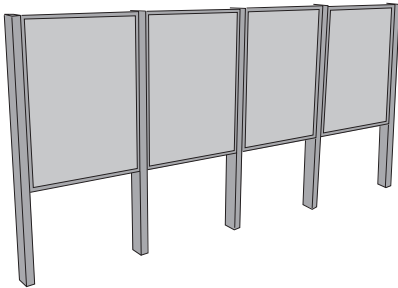

low profile cantilevered unit in-gr

low profile traditional unit in-gr

low profile double in-board leg unit

low profile wooden post mount

low profile sled unit

low profile sand filled sled unit

low profile single leg unit

36 x 54  
36 x 48  
24 x 36

**Upright In-Line, 2 Graphic, 3-legs**

36 x 54  
36 x 48  
24 x 36

**Upright triple in-line unit**

36 x 54  
36 x 48  
24 x 36

**Upright In-line Four panel unit**

36 x 54  
36 x 48  
24 x 36

• panel sizes : 36x24, 32x40, 36x54, 36x48 inches, and custom sizes

• mounts, see below

• colors : GI charcoal, medium gray, NPS brown, yorktown green, and custom colors

• panel types : graphic panel or bulletin case/  
**or any combination**

36" x 48" or 36" x 54" in-ground mt.  
2.5" x 5" legs, leg length = 106"

24" x 36" in-ground mount  
2.5" x 5" legs, leg length = 89"

**Upright Single Bulletin Case**

36 x 54  
36 x 48  
24 x 36

**Upright Double Bulletin Case**