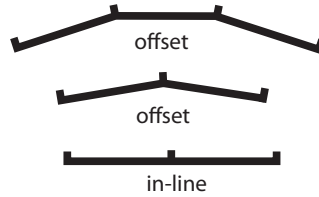

36 x 54  
36 x 48  
24 x 36

**Upright In-Line, 2 Graphic, 3-legs**

36 x 54  
36 x 48  
24 x 36

**Upright triple in-line unit**

36 x 54  
36 x 48  
24 x 36

**Upright In-line Four panel unit**

36 x 54  
36 x 48  
24 x 36

36" x 48" or 36" x 54" in-ground mt.  
2.5" x 5" legs, leg length = 106"

24" x 36" in-ground mount  
2.5" x 5" legs, leg length = 89"

**Upright Single Bulletin Case**

36 x 54  
36 x 48  
24 x 36

**Upright Double Bulletin Case**