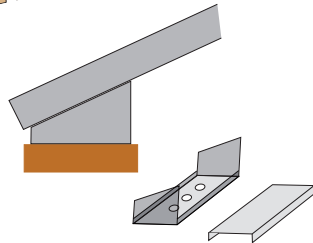

HPL panel

\*Note-single leg may also be used for smaller sizes with HPL panels

- 24 x 12 Backing plate
- 24 x 18 Backing plate
- 30 x 20 Backing plate
- 36 x 24 Backing plate

\*\*Backing plate would be undersize of the panel.

**MOUNTS**

**In-Ground Mount**  
(low profile is shown)

**Socket Mount**

**Deck/Surface Mount**

**Pamphlet Box**

2.5" x 5" attaches to leg of unit

**Pamphlet Box, 5" x 5" Post, with Coin Slot**

**Pamphlet Box 2.5" x 5" Post**

**trailside unit**

**Rail Mount**

- 18 x 12
- 24 x 18
- 36 x 24
- 42 x 24
- 48 x 24
- 60 x 36

**Low Profile Wall Mount**

- 24 x 18
- 30 x 20
- 36 x 24
- 42 x 24
- 48 x 24

*Looking for an Interpretive Panel for your park, watershed, camp, museum, etc? We can help! With over 30 years of design experience, we can take care of your needs. With a fiberglass embedment or high pressure laminate panel products to fill your need. We can produce a quality and lasting product for you. Contact us to discuss your next interpretive project!*