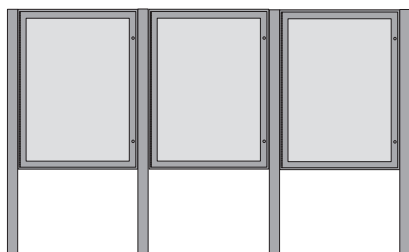

36 x 54  
36 x 48  
24 x 36

**Upright In-Line, 2 Graphic, 3-legs**

36 x 54  
36 x 48  
24 x 36

**Upright triple in-line unit**

36 x 54  
36 x 48  
24 x 36

**Upright In-line Four panel unit**

36 x 54  
36 x 48  
24 x 36

• panel sizes : 36x24, 32x40, 36x54, 36x48 inches, and custom sizes

• mounts, see below

• colors : GI charcoal, medium gray, NPS brown, yorktown green, and custom colors

• panel types : graphic panel or bulletin case/  
**or any combination**

36" x 48" or 36" x 54" in-ground mt.  
2.5" x 5" legs, leg length = 106"

24" x 36" in-ground mount  
2.5" x 5" legs, leg length = 89"

**Upright Single Bulletin Case**

36 x 54  
36 x 48  
24 x 36

**Upright Double Bulletin Case**

36 x 54  
36 x 48  
24 x 36

**Double Bulletin Case, 2 legs**

36 x 54  
36 x 48  
24 x 36

**Upright Three Bulletin Cases in-line unit**

36 x 54  
36 x 48  
24 x 36

**Upright In-line Four Bulletin Cases**

36 x 54  
36 x 48  
24 x 36