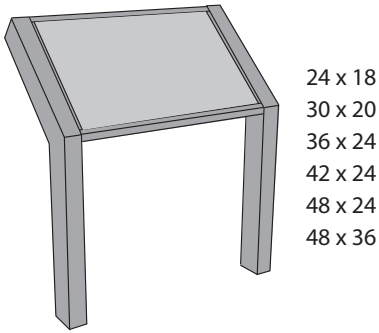

low profile cantilevered unit in-gr

low profile traditional unit in-gr

low profile double in-board leg unit

low profile wooden post mount

low profile sled unit

low profile sand filled sled unit

low profile single leg unit

36 x 54  
36 x 48  
24 x 36

**Upright In-Line, 2 Graphic, 3-legs**

36 x 54  
36 x 48  
24 x 36

**Upright triple in-line unit**

36 x 54  
36 x 48  
24 x 36

**Upright In-line Four panel unit**

36 x 54  
36 x 48  
24 x 36

36" x 48" or 36" x 54" in-ground mt.  
2.5" x 5" legs, leg length = 106"

24" x 36" in-ground mount  
2.5" x 5" legs, leg length = 89"

**Upright Single Bulletin Case**

36 x 54  
36 x 48  
24 x 36

**Upright Double Bulletin Case**

**Sound Unit, for solar or battery power with Exhibit Frame**

- 36" x 24" In-gr (12" x 8" leg)
- 30" x 20" In-gr (12" x 8" leg)
- 24" x 18" In-gr (12" x 8" leg)
- 20" x 16" In-gr (12" x 8" leg)

8" 12"

**Low Profile Double Leg in-gr for HPL panel, 1/4" – 1/2"**