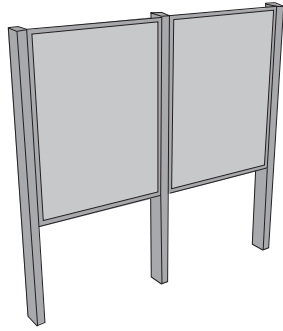

low profile cantilevered unit in-gr

low profile traditional unit in-gr

low profile double in-board leg unit

low profile wooden post mount

low profile sled unit

low profile sand filled sled unit

low profile single leg unit

36 x 54  
36 x 48  
24 x 36

**Upright In-Line, 2 Graphic, 3-legs**

36 x 54  
36 x 48  
24 x 36

**Upright triple in-line unit**

36 x 54  
36 x 48  
24 x 36

**Upright In-line Four panel unit**

36 x 54  
36 x 48  
24 x 36

• panel sizes : 36x24, 32x40, 36x54, 36x48 inches, and custom sizes

• mounts, see below

• colors : GI charcoal, medium gray, NPS brown, yorktown green, and custom colors

• panel types : graphic panel or bulletin case/  
**or any combination**

36" x 48" or 36" x 54" in-ground mt.  
2.5" x 5" legs, leg length = 106"

24" x 36" in-ground mount  
2.5" x 5" legs, leg length = 89"

**Upright Single Bulletin Case**

36 x 54  
36 x 48  
24 x 36

**Upright Double Bulletin Case**