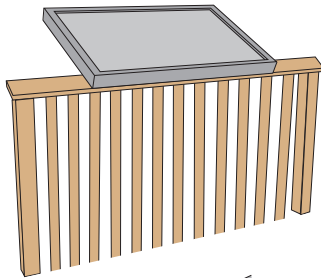

HPL panel

\*Note-single leg may also be used for smaller sizes with HPL panels

- 24 x 12 Backing plate
- 24 x 18 Backing plate
- 30 x 20 Backing plate
- 36 x 24 Backing plate

\*\*Backing plate would be undersize of the panel.

**MOUNTS**

**In-Ground Mount**  
(low profile is shown)

**Socket Mount**

**Deck/Surface Mount**

**Pamphlet Box**

2.5" x 5" attaches to leg of unit

**Pamphlet Box, 5" x 5" Post, with Coin Slot**

**Pamphlet Box 2.5" x 5" Post**

**trailside unit**

**Rail Mount**

- 18 x 12
- 24 x 18
- 36 x 24
- 42 x 24
- 48 x 24
- 60 x 36

**Low Profile Wall Mount**

- 24 x 18
- 30 x 20
- 36 x 24
- 42 x 24
- 48 x 24

*Looking for an Interpretive Panel for your park, watershed, camp, museum, etc? We can help! With over 30 years of design experience, we can take care of your needs. With a fiberglass embedment or high pressure laminate panel products to fill your need. We can produce a quality and lasting product for you. Contact us to discuss your next interpretive project!*