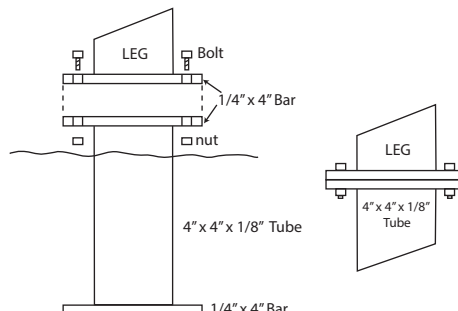

Socket Mount