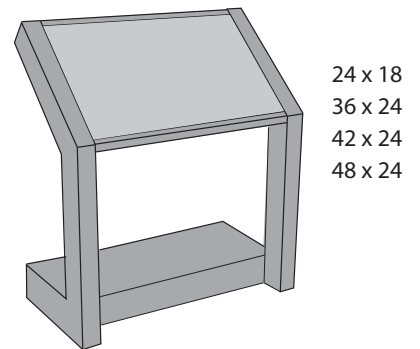

low profile cantilevered unit in-gr

low profile traditional unit in-gr

low profile double in-board leg unit

low profile wooden post mount

low profile sled unit

low profile sand filled sled unit

low profile single leg unit

36 x 54  
36 x 48  
24 x 36

**Upright In-Line, 2 Graphic, 3-legs**

36 x 54  
36 x 48  
24 x 36

**Upright triple in-line unit**

36 x 54  
36 x 48  
24 x 36

**Upright In-line Four panel unit**

36 x 54  
36 x 48  
24 x 36

36" x 48" or 36" x 54" in-ground mt.  
2.5" x 5" legs, leg length = 106"

24" x 36" in-ground mount  
2.5" x 5" legs, leg length = 89"

**Upright Single Bulletin Case**

36 x 54  
36 x 48  
24 x 36

**Upright Double Bulletin Case**

**Sound Unit, for solar or battery power with Exhibit Frame**

- 36" x 24" In-gr (12" x 8" leg)
- 30" x 20" In-gr (12" x 8" leg)
- 24" x 18" In-gr (12" x 8" leg)
- 20" x 16" In-gr (12" x 8" leg)

8" 12"

**Low Profile Double Leg in-gr for HPL panel, 1/4" – 1/2"**