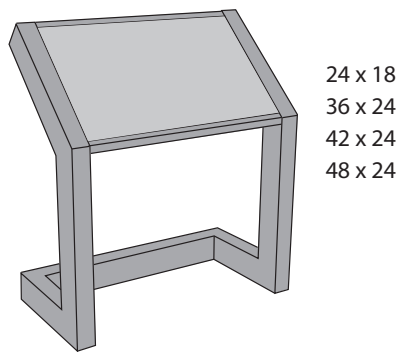

low profile cantilevered unit in-gr

low profile traditional unit in-gr

low profile double in-board leg unit

low profile wooden post mount

low profile sled unit

low profile sand filled sled unit

low profile single leg unit

36 x 54  
36 x 48  
24 x 36

**Upright In-Line, 2 Graphic, 3-legs**

36 x 54  
36 x 48  
24 x 36

**Upright triple in-line unit**

36 x 54  
36 x 48  
24 x 36

**Upright In-line Four panel unit**

36 x 54  
36 x 48  
24 x 36

36" x 48" or 36" x 54" in-ground mt.  
2.5" x 5" legs, leg length = 106"

24" x 36" in-ground mount  
2.5" x 5" legs, leg length = 89"

**Upright Single Bulletin Case**

36 x 54  
36 x 48  
24 x 36

**Upright Double Bulletin Case**

**Sound Unit, for solar or battery power with Exhibit Frame**

- 36" x 24" In-gr (12" x 8" leg)
- 30" x 20" In-gr (12" x 8" leg)
- 24" x 18" In-gr (12" x 8" leg)
- 20" x 16" In-gr (12" x 8" leg)

8" 12"

**Low Profile Double Leg in-gr for HPL panel, 1/4" – 1/2"**